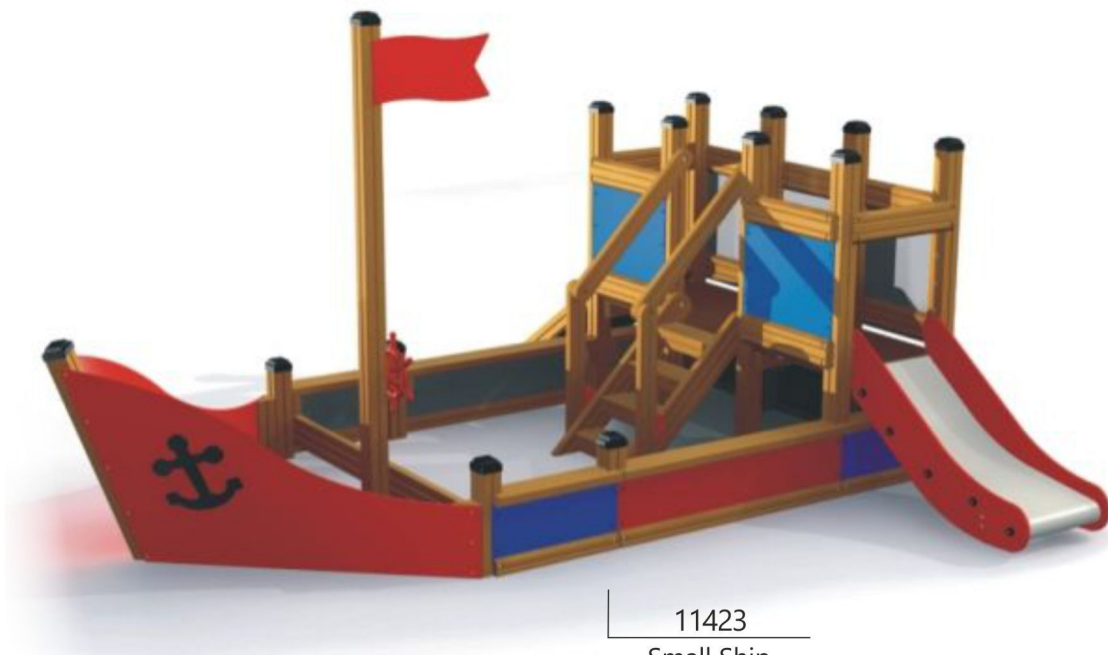

LARS LAJ[®]

Children +1

20m

19m

- Grass
- Wetpour blue
- Sand

11423
Small Ship

12365
Octopus Play Table

10699
HPL Sandbox

11258
Car

11268
Double Auto

11298
Rings

11292
Vegetable garden

10738
Locomotive

10855
Bravo

11122
Double Baby Swing

12351
Table and chair