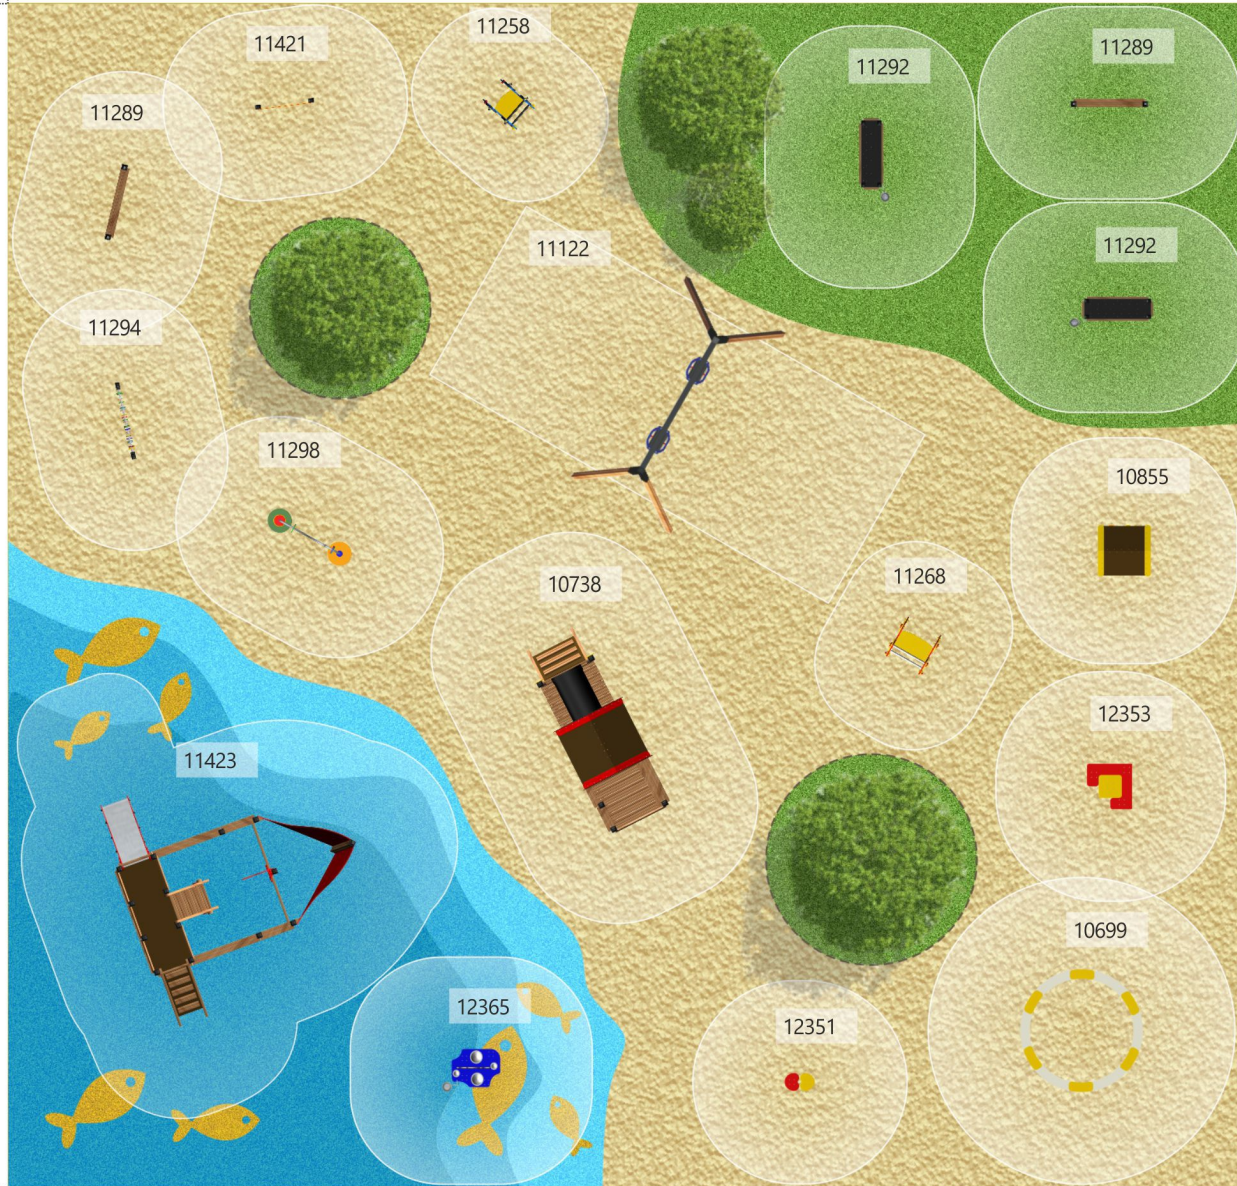

LARS LAJ[®]

Children +1

20m

19m

- Grass
- Wetpour blue
- Sand

11423
Small Ship

12365
Octopus Play Table

10699
HPL Sandbox

11258
Car

11268
Double Auto

11298
Rings

11292
Vegetable garden

10738
Locomotive

10855
Bravo

11122
Double Baby Swing

12351
Table and chair

11421
Find the Way Board

11294
Abacus

11289
Blackboard

12353
Square bench and table

LARS LAJ[®]

www.larslaj.com