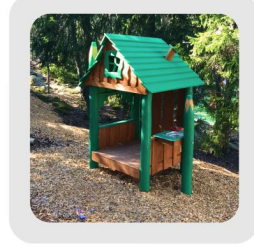

LARS LAJ[®]

Children +1

20m

19m

- Grass
- Wetpour blue
- Sand

11423
Small Ship

12365
Octopus Play Table

10699
HPL Sandbox

11258
Car

11268
Double Auto

11298
Rings

11292
Vegetable garden

10738
Locomotive

10855
Bravo

11122
Double Baby Swing

12351
Table and chair

11421
Find the Way Board

11294
Abacus

11289
Blackboard

12353
Square bench and table

LARS LAJ[®]

www.larslaj.com