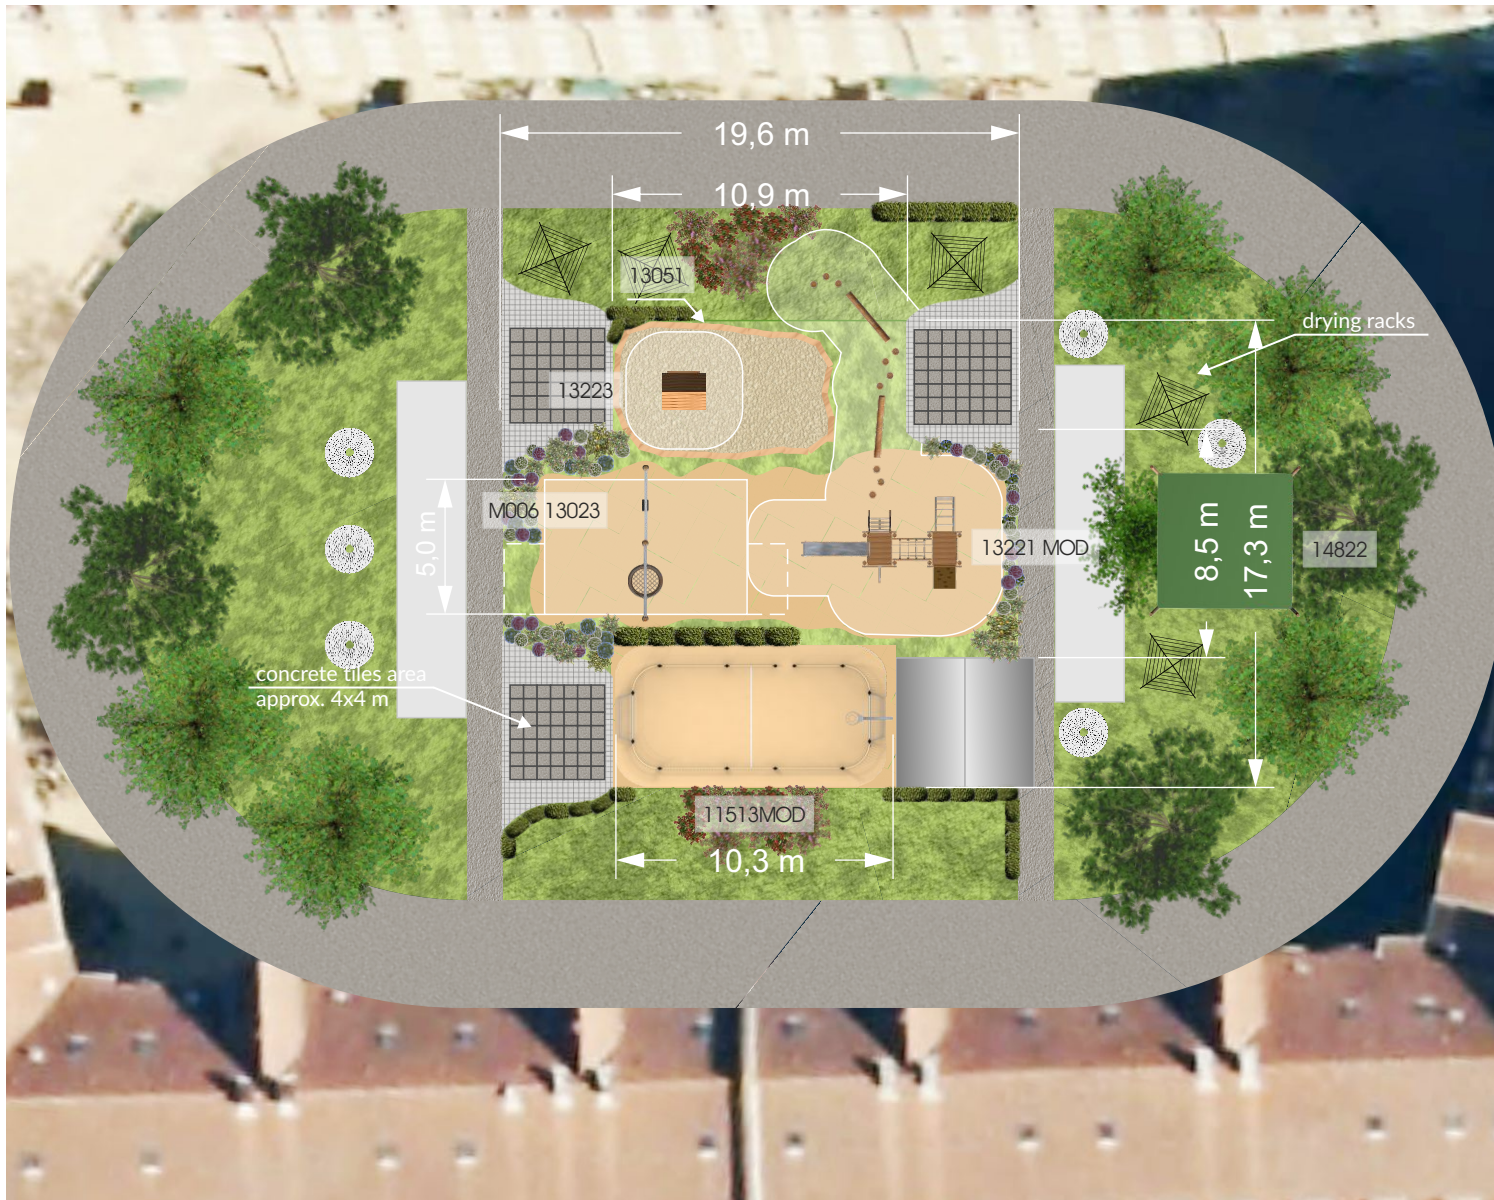

LARS LAJ®

-  wetpour RAL 1014  
155m2
-  sand
-  grass
-  concrete tiles
-  concrete circle

13221 MOD  
Alstad + Robinia balance ramp + cape code

M006 13023 BNS 120 + SS  
Bird Nest and Safety Seat Swing

13223  
Shelter w/table and a stool

11513 MOD M004  
Allianz Arena (RAL 1014) + Basket 11500

14822  
Sunshade Nature

13051  
Sandbox with bark (running meter)

**LARS LAJ<sup>®</sup>**

**LARS LAJ®**

**LARS LAJ<sup>®</sup>**