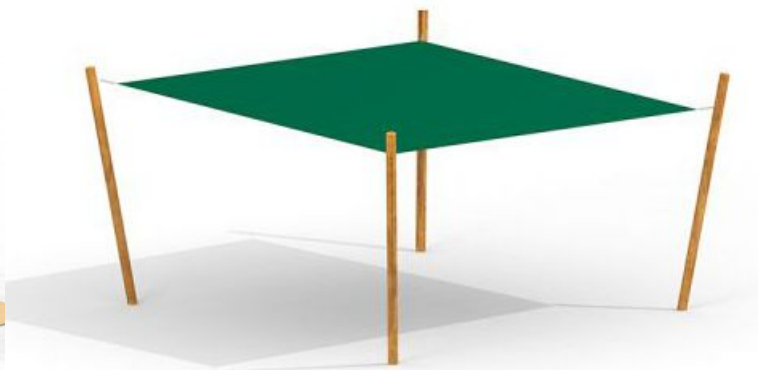

LARS LAJ®

-  wetpour RAL 1014  
155m2
-  sand
-  grass
-  concrete tiles
-  concrete circle

13221 MOD  
Alstad + Robinia balance ramp + cape code

M006 13023 BNS 120 + SS  
Bird Nest and Safety Seat Swing

13223  
Shelter w/table and a stool

11513 MOD M004  
Allianz Arena (RAL 1014) + Basket 11500

14822  
Sunshade Nature

13051  
Sandbox with bark (running meter)

**LARS LAJ<sup>®</sup>**

**LARS LAJ®**

**LARS LAJ<sup>®</sup>**